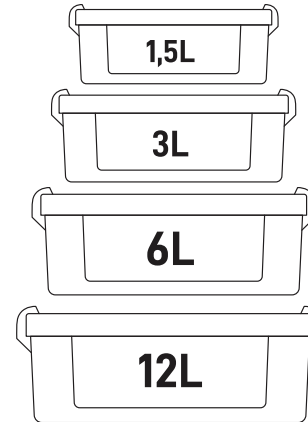

Stormax | ORGANISER Collection

NEW

Bölmeli Organizer

HOUSE

OFFICE

HOBBY

CAR

CAMP