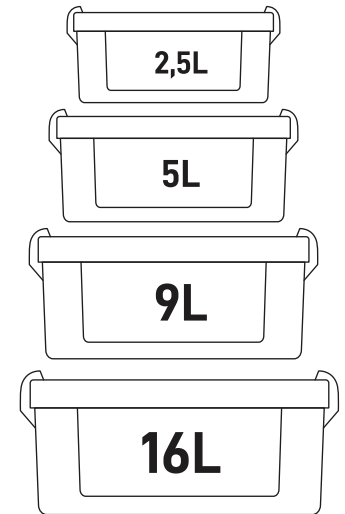

Stormax | ORGANISER Collection

NEW

Bölmeli Organizer

HOUSE

OFFICE

HOBBY

CAR

CAMP